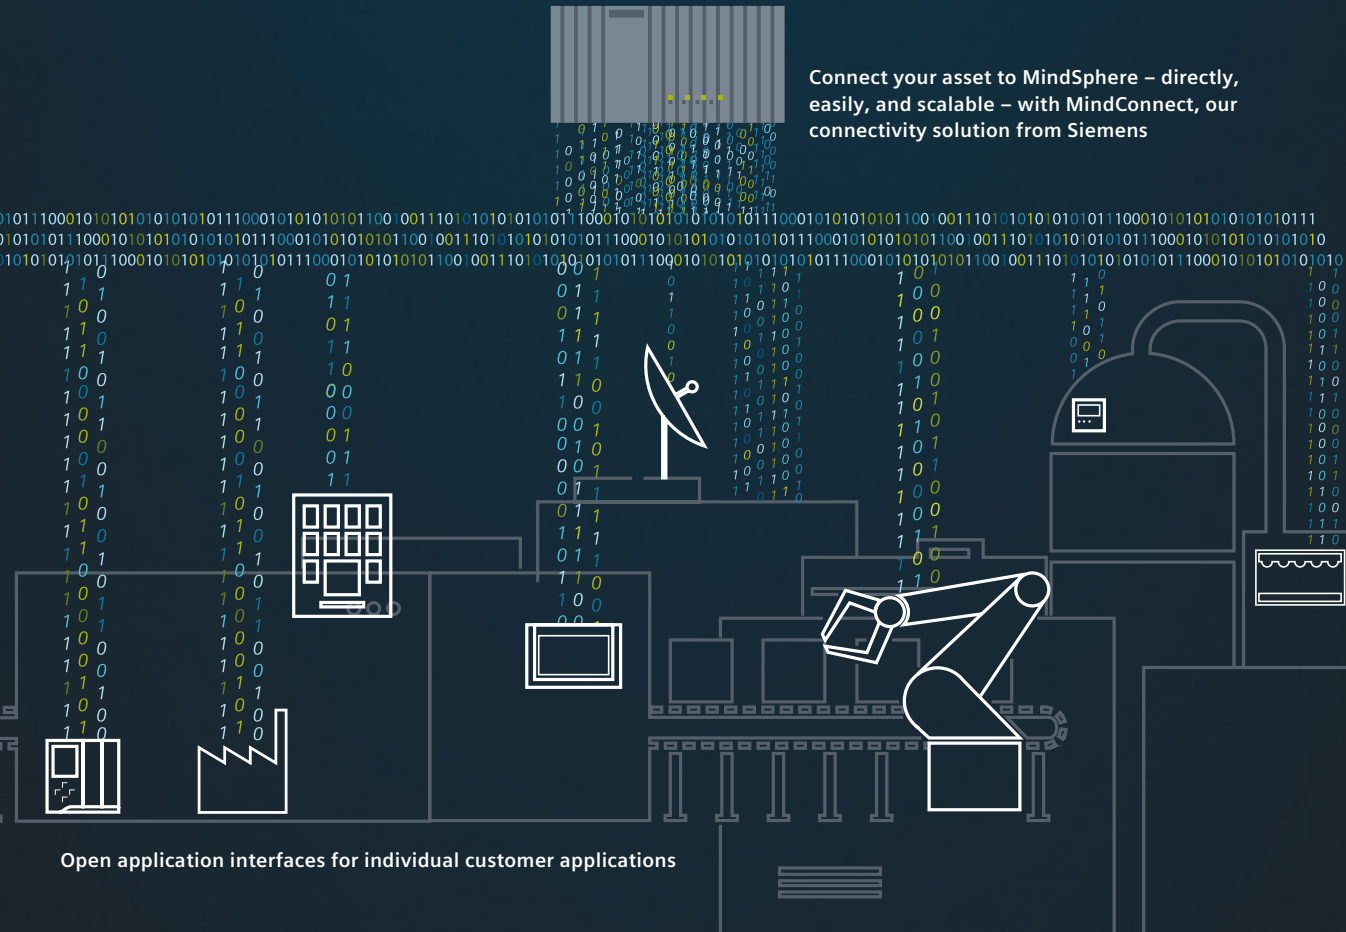

MindSphere

Transforms data into knowledge.
And knowledge into measured
business success.

The open cloud platform from Siemens, MindSphere, is a centerpiece of a powerful ecosystem with data analytics and connectivity capabilities, tools for developers, applications and services. It helps to evaluate and utilize your data and to gain breakthrough insights. Drive the performance and optimization of your assets for maximized uptime.

MindApps open up new possibilities, allowing you to use your machine data to create added value.

MindSphere, the open IoT ecosystem from Siemens. For the digital transformation of companies regardless of industry or size. Implementable within a very short period of time.

Connect your asset to MindSphere – directly, easily, and scalable – with MindConnect, our connectivity solution from Siemens

Open application interfaces for individual customer applications